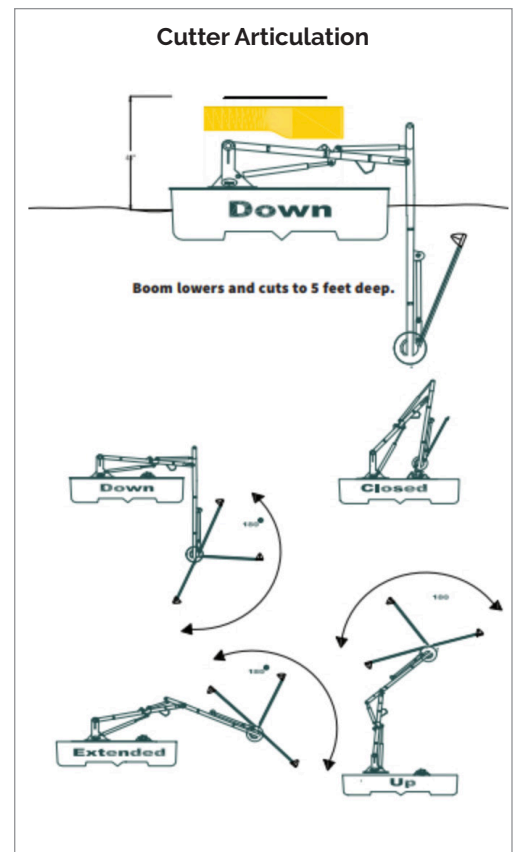

TC-3012 TURBO

Recommended Accessories

MORE POWER. MORE PROPULSION.

- Compact Size**—Easy to maneuver around docks
- No Ramp Needed**—Boat goes from trailer to water
- 8-inch Shallow Draft**—Draft gets you where the weeds are
- Powerful Payload**—500 lbs. of vegetation a minute or over 100 tons a day, transform an overgrown lake in an afternoon
- Versatile Quick-Change Attachments**—Handle the toughest jobs in the most extreme conditions
- Strength & Stability**—Unique hull design for maximum payload and balance
- Affordable Financing**—Easy financing options available
- Warranty, Easy as 1,2,3**—1-year external attachments, 3-year (or 3000 hours) Kubota engine, 3-year hull & deck
- FACTORY DIRECT**—No middle-person markups save time and money

1340 SW Commerce Way • Stuart, FL
 weedooboats.com • 561-204-5765

Nothing Cleans Waterways Better Than Weedoo!

TC-3012 Workboat SPEC SHEET

WHAT THE HULL!

The TC Series has the stability of harvesters several times their size because of a unique hull design allowing maximum payload and balance. And they're able to accomplish this in an eco-friendly manner that preserves nature.

Engine factory installed power platform features Kubota Dg02-T-E4 3-cylinder liquid cooled, turbo diesel engine (Tier 4 Final) with electric start and alternator.

TC SERIES WORKBOAT

	US	Metric
Height	8 ft	2438 mm
Width	7 ft 3 in	2225 mm
Length	15 ft	4572 mm
Weight	2285 lbs	1030 kg
Boat Draft/drives down	10 in/20 in	254 mm/508 mm
Height from Waterline	46-48 in	1168-1219 mm

TC SERIES WORKBOAT WITH TRAILER

Height	11 ft	3353 mm
Width	8 ft 8 in	2682 mm
Length	22 ft	6706 mm
Weight	3035 lbs	1224 kg

1340 SW Commerce Way • Stuart, FL
weedoboats.com • 561-204-5765

Nothing Cleans Waterways Better Than Weedoo!