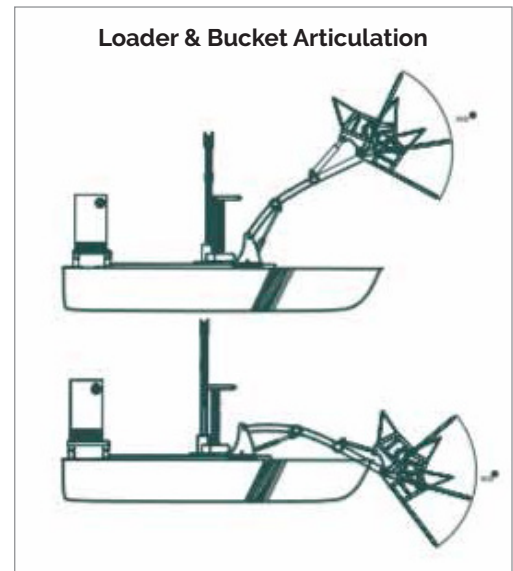

TC-3012 TURBO

Recommended Accessories

MORE POWER. MORE PROPULSION.

- Compact Size**—Easy to maneuver around docks
- No Ramp Needed**—Boat goes from trailer to water
- 8-inch Shallow Draft**—Draft gets you where the weeds are
- Powerful Payload**—500 lbs. of vegetation a minute or over 100 tons a day, transform an overgrown lake in an afternoon
- Versatile Quick-Change Attachments**—Handle the toughest jobs in the most extreme conditions
- Strength & Stability**—Unique hull design for maximum payload and balance
- Affordable Financing**—Easy financing options available
- Warranty, Easy as 1,2,3**—1-year external attachments, 3-year (or 3000 hours) Kubota engine, 3-year hull & deck
- FACTORY DIRECT**—No middle-person markups save time and money

1340 SW Commerce Way • Stuart, FL
 weedooboats.com • 561-204-5765

Nothing Cleans Waterways Better Than Weedoo!

TC-3012 Workboat SPEC SHEET

WHAT THE HULL!

The TC Series has the stability of harvesters several times their size because of a unique hull design allowing maximum payload and balance. And they're able to accomplish this in an eco-friendly manner that preserves nature.

Engine factory installed power platform features Kubota Dg02-T-E4 3-cylinder liquid cooled, turbo diesel engine (Tier 4 Final) with electric start and alternator.

TC SERIES WORKBOAT

	US	Metric
Height	8 ft	2438 mm
Width	7 ft 3 in	2225 mm
Length	15 ft	4572 mm
Weight	2285 lbs	1030 kg
Boat Draft/drives down	10 in/20 in	254 mm/508 mm
Height from Waterline	46-48 in	1168-1219 mm