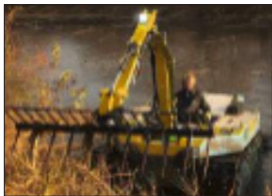

Weedoo®
workboats

Amphiking 6450

Optional Equipment Includes...

**SURF, TURF
AND IN
BETWEEN**

This multi-functional amphibious boat works on land, water and swampy areas.

Small Auger Dredge

Weed Grapple

Sludge Pump

Front Collecting Rake

Clamshell Bucket

T-Cutting Bar

Excavation Bucket

- Robust, Powerful, Flexible** —Perfect for a variety of jobs, including water maintenance, construction and disaster control
- Low Ground Pressure on Tracks**—Ideal for land use
- Powerful Auger Drives**—Works well in swampy areas
- Front-mounted Articulating Boom**—With quick-connect high performance hydraulics for the job needed
- Quick Change System** —Can work with a variety of tools
- Affordable Financing**—Easy financing options available
- FACTORY DIRECT**—No middle-person markups save time and money

West Palm Beach, Florida
weedoboats.com • 561-204-5765

Nothing Cleans Waterways Better Than Weedoo!

AmphiKing 6450

SPEC SHEET

STANDARD EQUIPMENT

- Bilge pump
- 12V - socket in the cockpit
- Battery main switch
- Emergency shut-off valve for diesel fuel
- Manual oil change pump
- Driver's seat features armrests with pilot controls
- Kubota 4-cyl diesel engine
- Rudder angle indicator