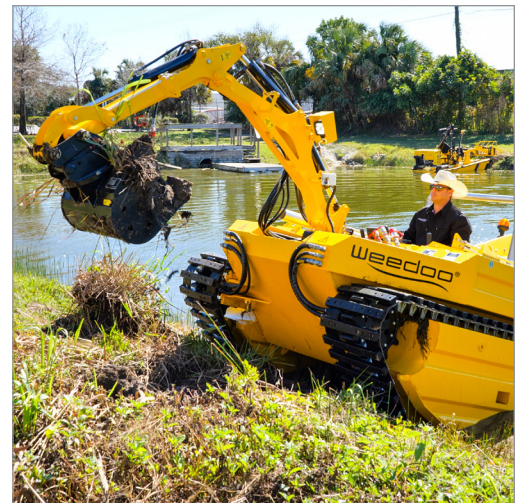

AmphiKing 6450

SPEC SHEET

STANDARD EQUIPMENT

- Bilge pump
- 12V - socket in the cockpit
- Battery main switch
- Emergency shut-off valve for diesel fuel
- Manual oil change pump
- Driver's seat features armrests with pilot controls
- Kubota 4-cyl diesel engine
- Rudder angle indicator

WORKING TOOLS

1. T-Cutting Unit
   - Lateral cutting bar
   - Dredge Pump/Dredge Auger 1.5m (4'11")
   - Clamshell bucket
   - Weed grabber
   - Weed bucket
   - Mowing bucket
   - Excavating bucket
   - Tree cutter
   - Hydraulic jackhammer
2. Other working tools available upon request

TECHNICAL SPECIFICATIONS

Engine	4 cylinder diesel, 55kW/75HP at 2200 RPM
Battery	12V, 88 Ah, electrical control system
Diesel Fuel Tank	16 gal. (60 l)
L/W/H (overall)	Approx 19'8" (6 m)/7'9" (2.35 m)/6'7" (2 m)
L/W/H (hull)	12'6" (3.8 m)/4'1" (2.35 m)/4'8" (1 m)
Draft	Approx 21'5" (80 cm)
Ground Clearance	Approx 16" (40 cm)
Propulsion in water	Hydraulic weed-free augers with adjustable depth and tilt
Driving on land	Tracks fitted around pontoons
Speed	Variable up to 3.75 mph (6 km/h) on water & land
Working boom	7'10" (2.4 m) reach and 180° swing radius with quick-change system

West Palm Beach, Florida
weedoboats.com • 561-204-5765

Nothing Cleans Waterways Better Than Weedoo!