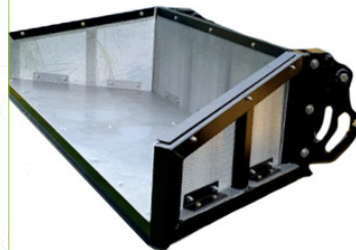

Skimmer Bucket