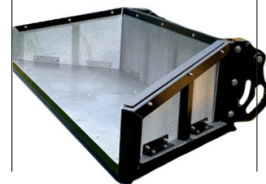

Weedoo®
workboats

Lift Kit

Optional Accessories

Root Rake

Bimini

Oil Skimmer

Hydraulic SiltSucker
& Sediment Remover

Skimmer Bucket

Hydraulic Pole Saw

NO ACCESS. NO PROBLEM.

Because the Weedoo is lightweight it can easily be hoisted and positioned into place with a **Weedoo Lift Kit**. Just let us know if you're in a tight spot or you need us to drop in.